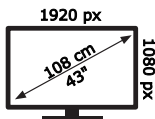

ENERG

JVC

LT-43VAF3200

42 kWh/1000h

ABCDEF **G**

60 kWh/1000h

50665030